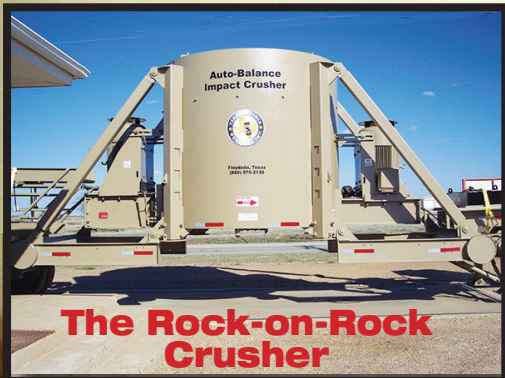

Texas Crusher Systems, Inc.

(888)579-2139

tcs@txcrushersystems.com

Auto-Balance Impact Crusher

Lowest Wear Parts Cost per ton
Rock-on-Rock Crushing
Quick and Easy Installation
Electric or Portable Diesel
90% to 95% Uptime

New- Shoe Table option allows bigger rock

Belt Feeder

20Cubic Yard Bin
Heavy Duty 36" x 20' Conveyor
Skid Frame
10HP Electric Motor

**The Rock-on-Rock
Crusher**